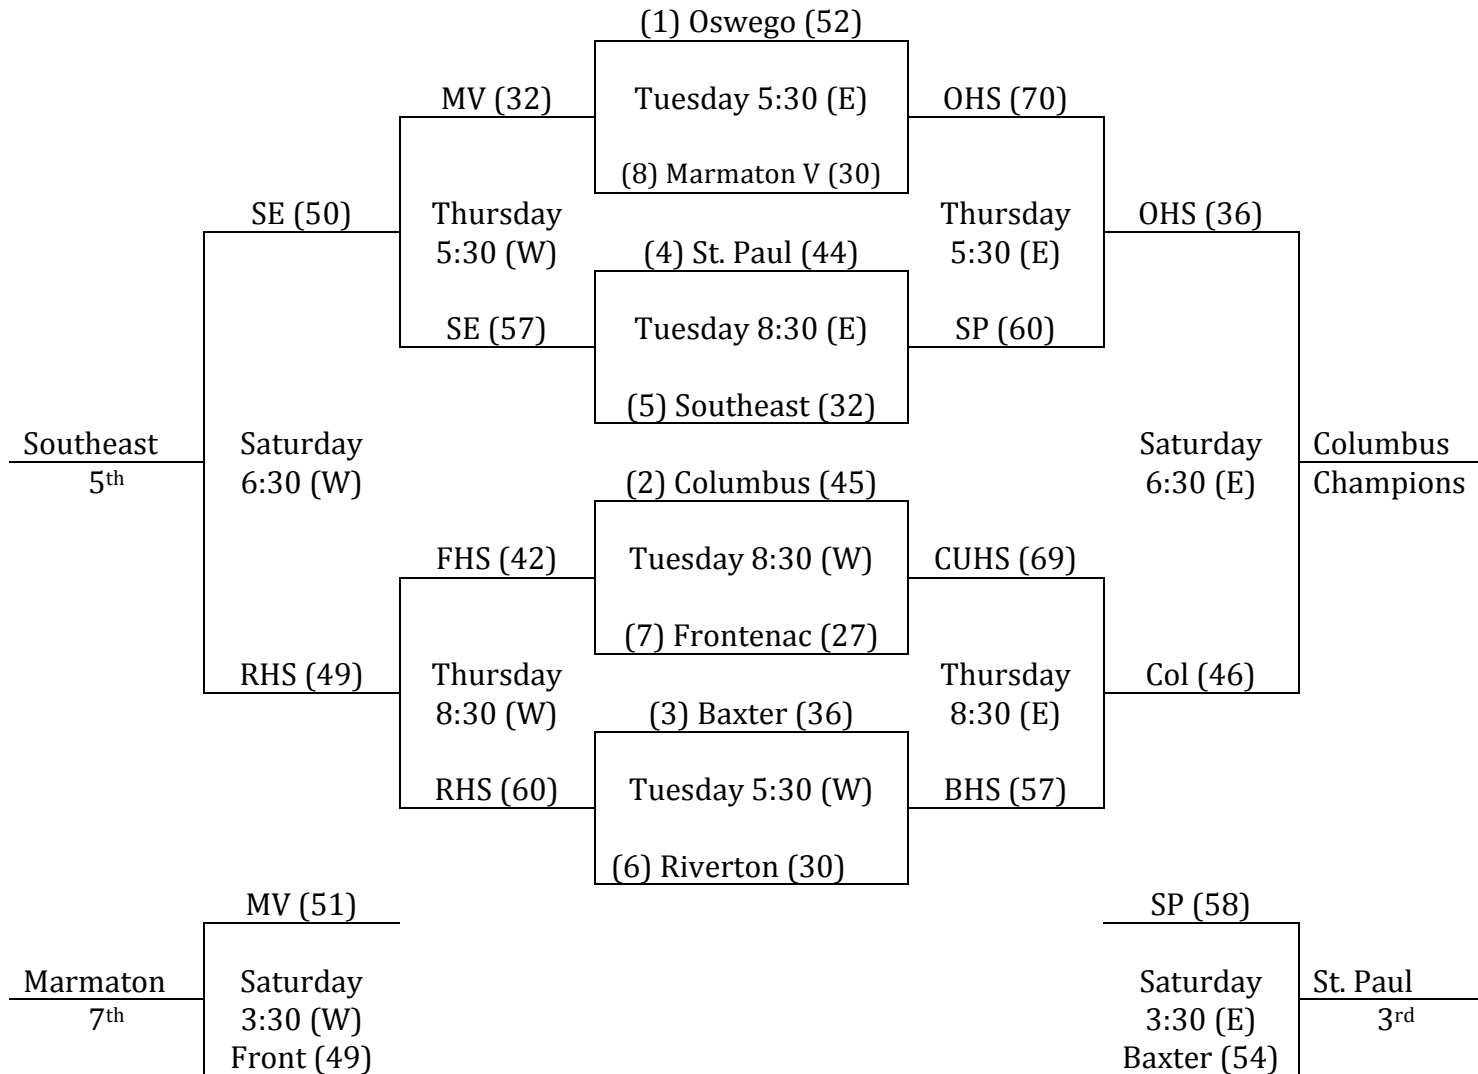

2011 LANCER CLASSIC
BOYS BRACKET

(E) = East Gym, (W) = West Gym

Team on top of bracket will be home, will wear white, will sit to the right of the scorer's table.

2011 LANCER CLASSIC
BOYS BRACKET

(E) = East Gym, (W) = West Gym

Team on top of bracket will be home, will wear white, will sit to the right of the scorer's table.