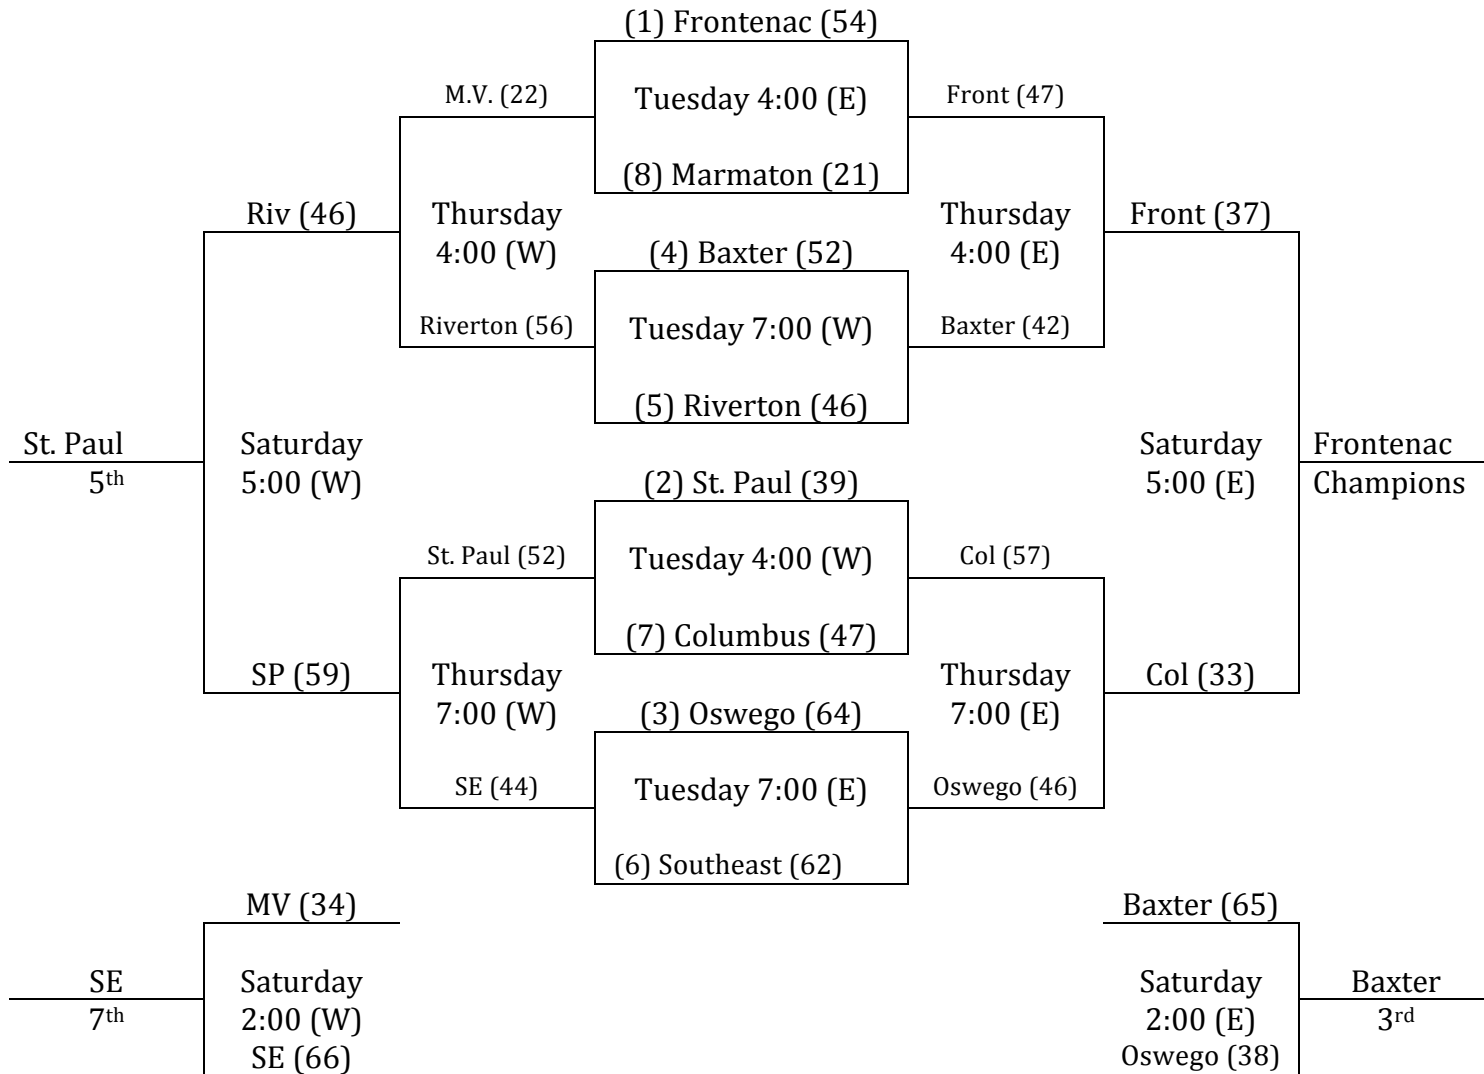

2011 LANCER CLASSIC
GIRLS BRACKET

(E) = East Gym, (W) = West Gym

Team on top of bracket will be home, will wear white, will sit to the right of the scorer's table.

2011 LANCER CLASSIC
GIRLS BRACKET

(E) = East Gym, (W) = West Gym

Team on top of bracket will be home, will wear white, will sit to the right of the scorer's table.